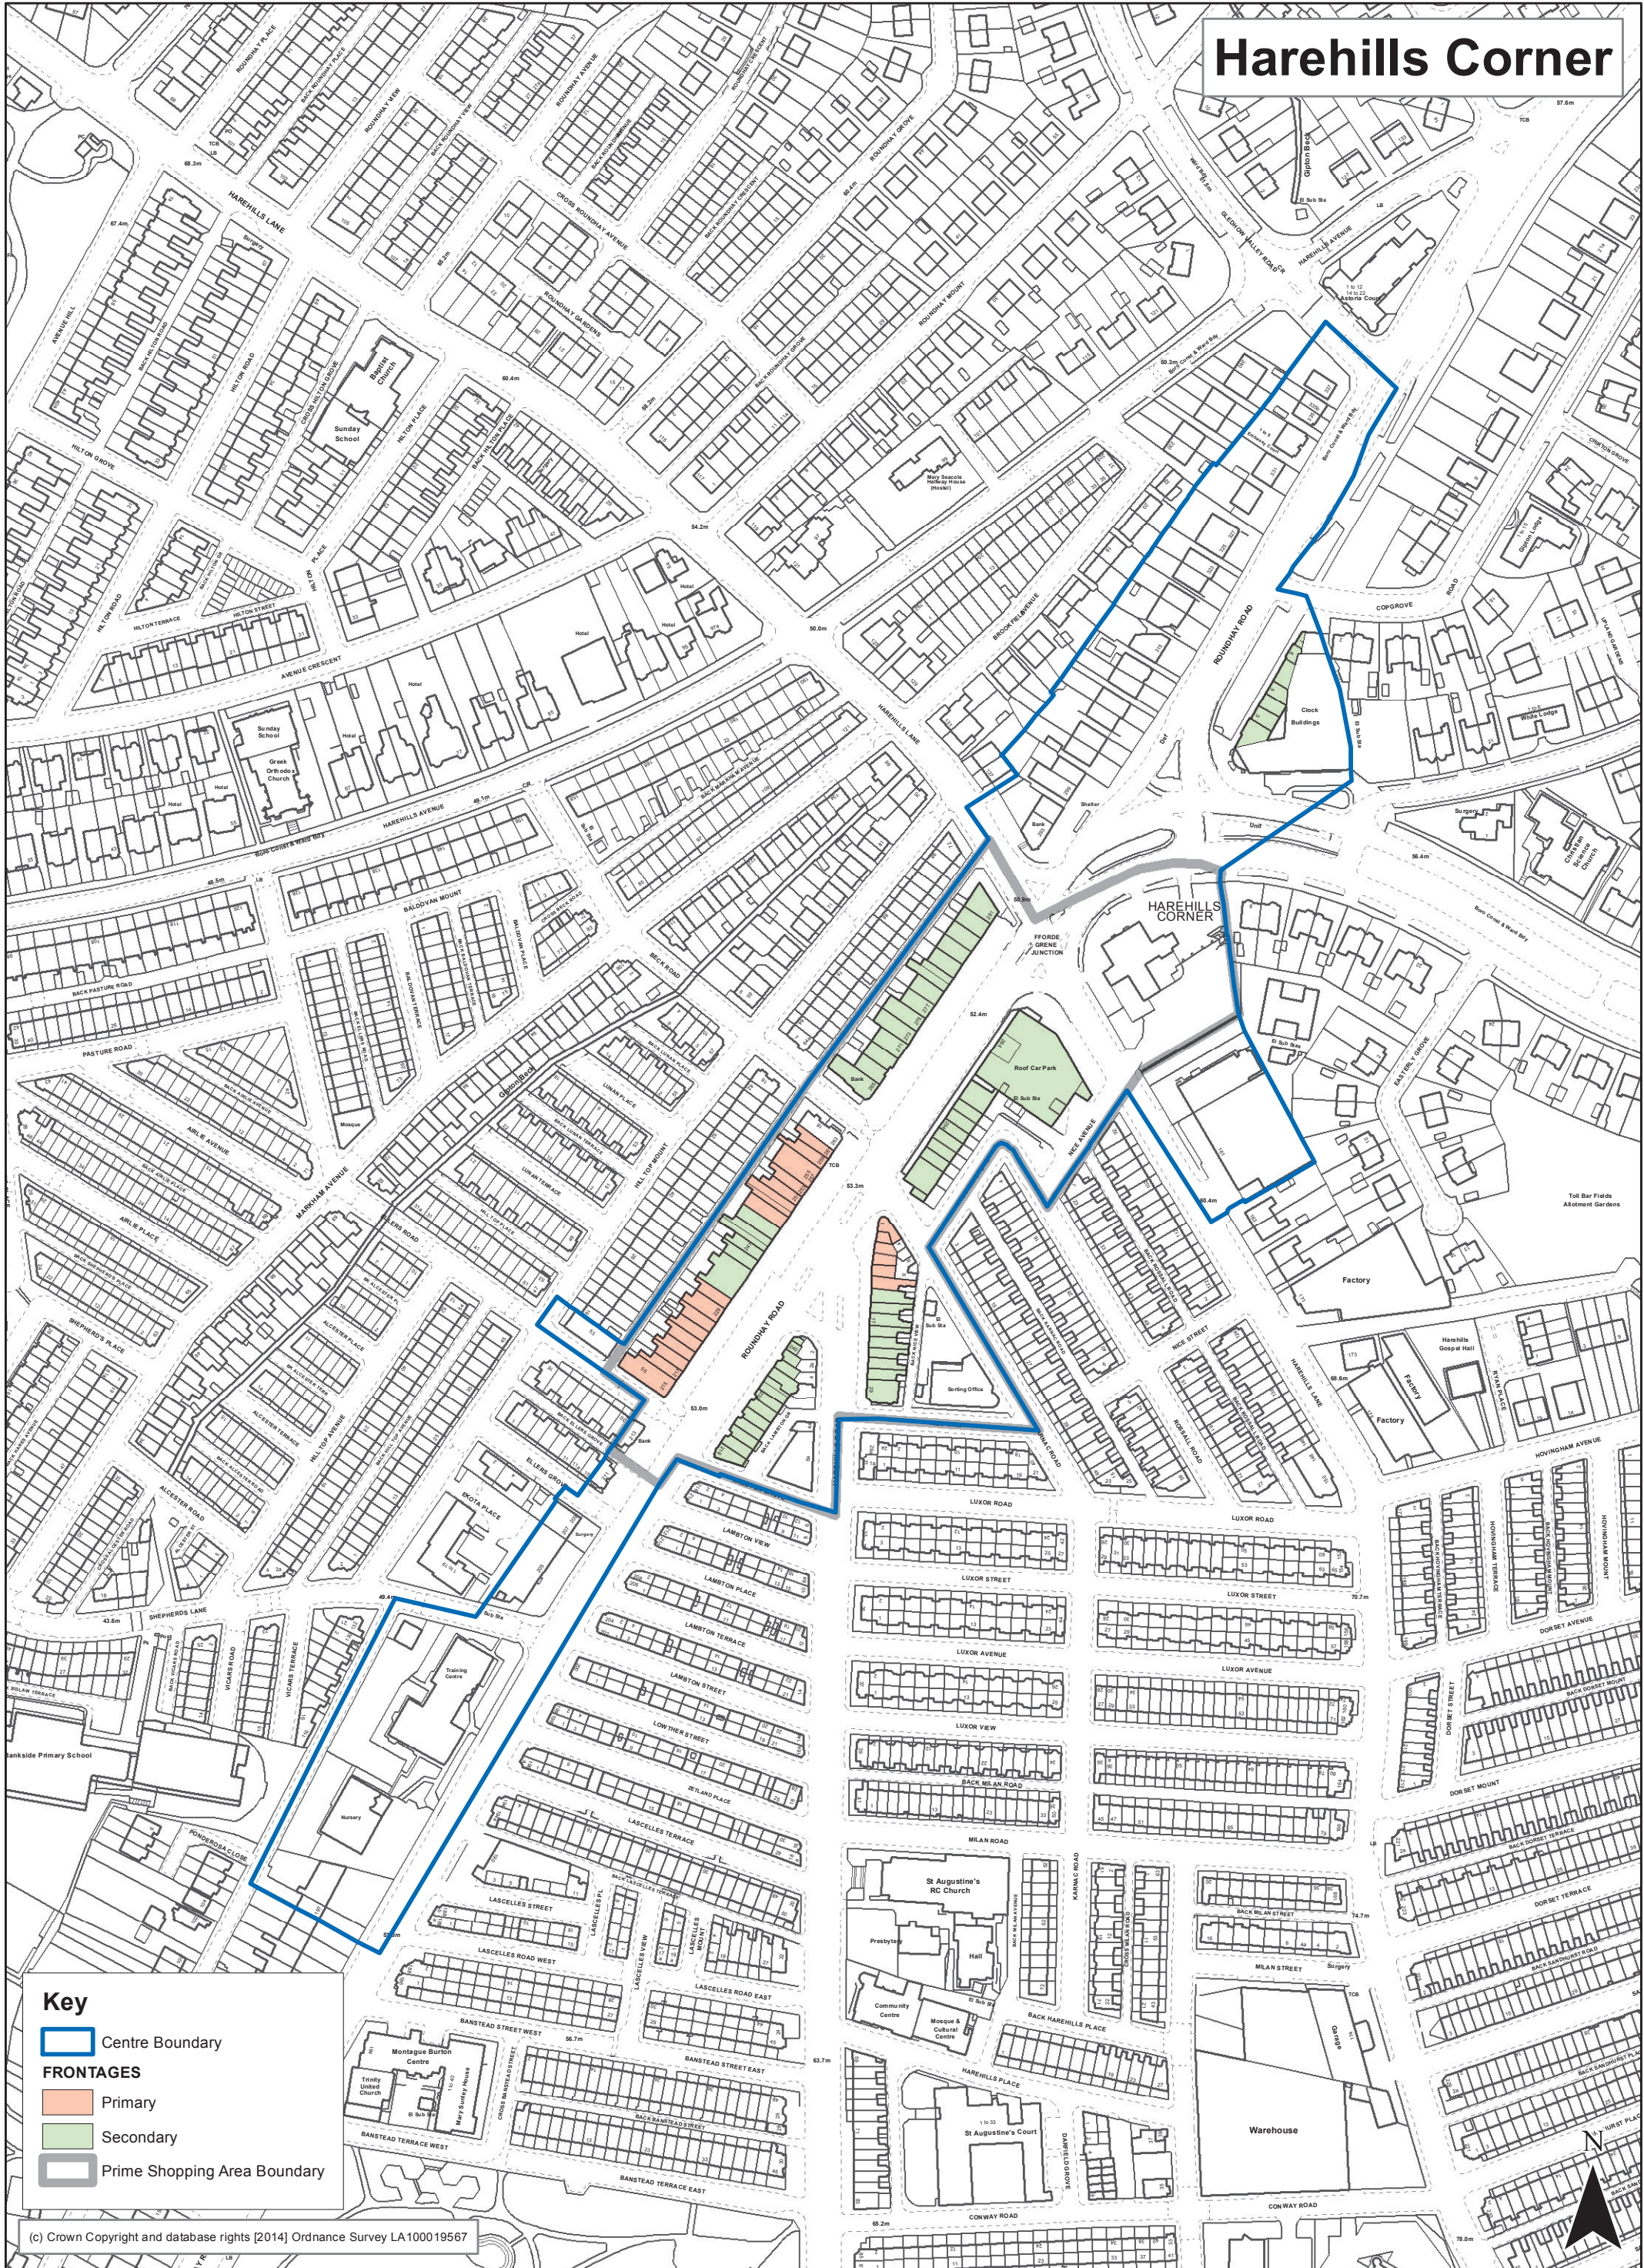

Harehills Corner

Key

- Centre Boundary

FRONTAGES

- Primary
- Secondary
- Prime Shopping Area Boundary

(c) Crown Copyright and database rights [2014] Ordnance Survey LA100019567